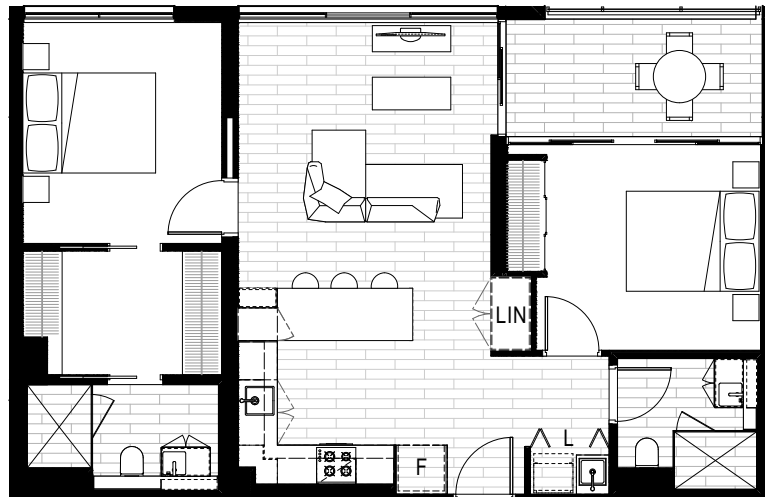

LUCIA HOUSE

By Pellicano Living

Two Bedroom Apartment

Indoor Living 77 m²

Outdoor Living 8 m²

Total Living 85 m²

 <p>Level 7 & 8</p> 	<p>Apartment Type</p> <h3>Type B</h3>	<p>Configuration</p> <p>2 Bedroom 2 Bathroom</p>	<p>Apartment Numbers</p> <p>702 802</p>	<p>Legend</p> <p>F - Fridge Cavity L - Laundry LIN - Linen</p>
	<p><small>Disclaimer: This floor plan has been prepared for marketing purposes only. All descriptions, dimensions, depictions and other details in this floor plan may not be to scale and may vary from the property as built. Your attention is drawn to the terms of the contract for sales of the property.</small></p>			<h1>LUCIA HOUSE</h1>