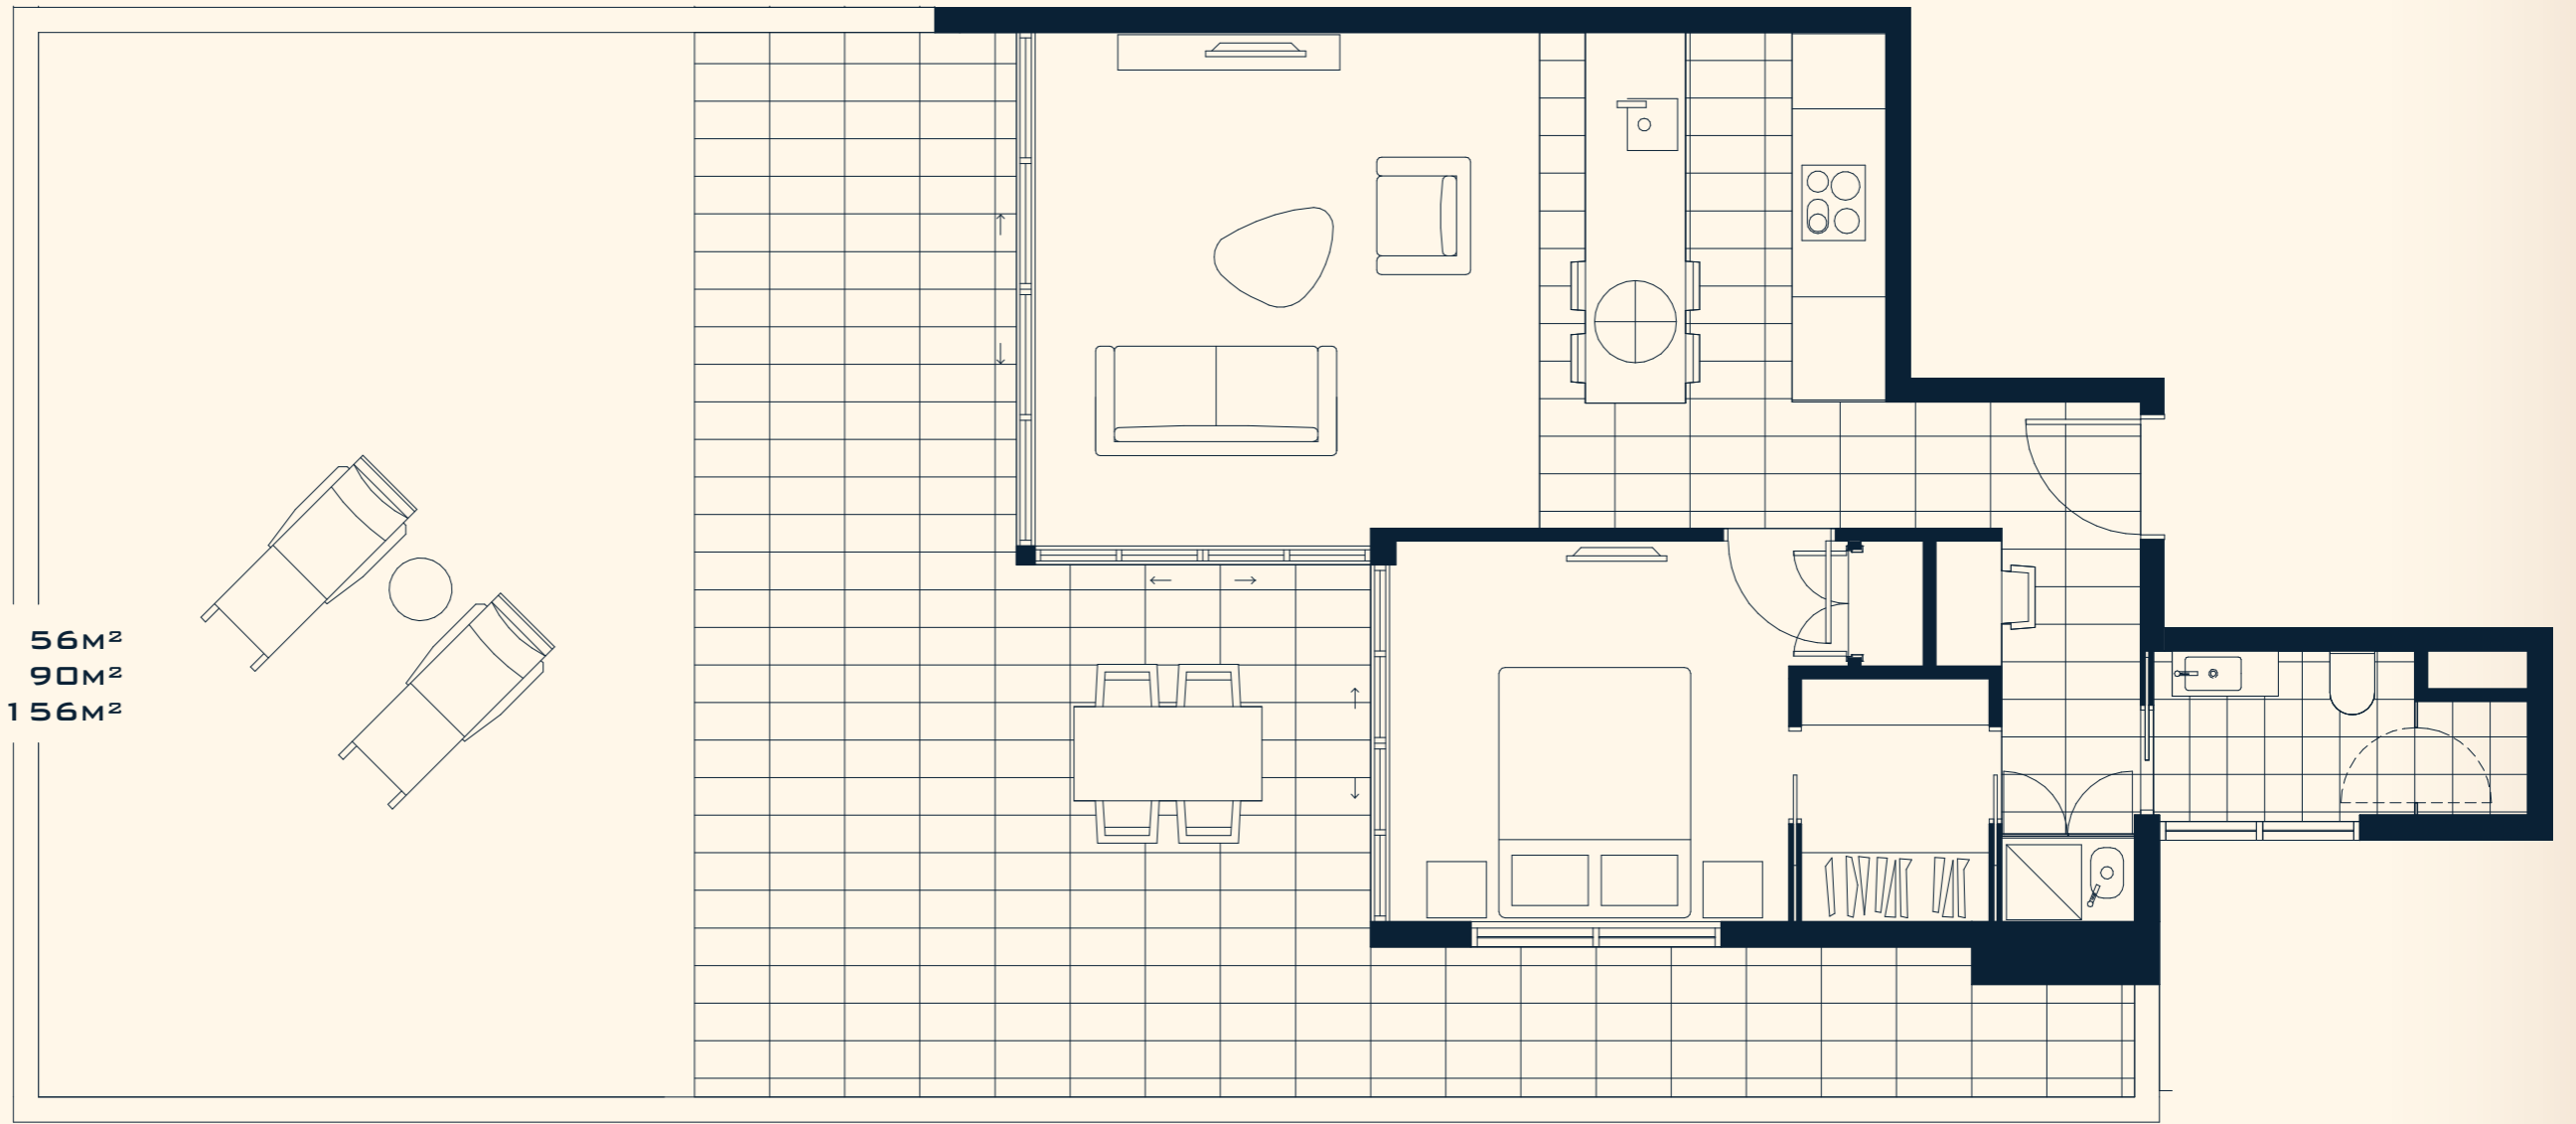

0710.

TYPE L

1 BED & STUDY
NOOK, 1 BATH
INTERNAL AREA
EXTERNAL AREA
TOTAL AREA

- 56M²
- 90M²
- 156M²

TRAFALGAR
RESIDENCES

UNIT TYPE L FLOOR PLAN